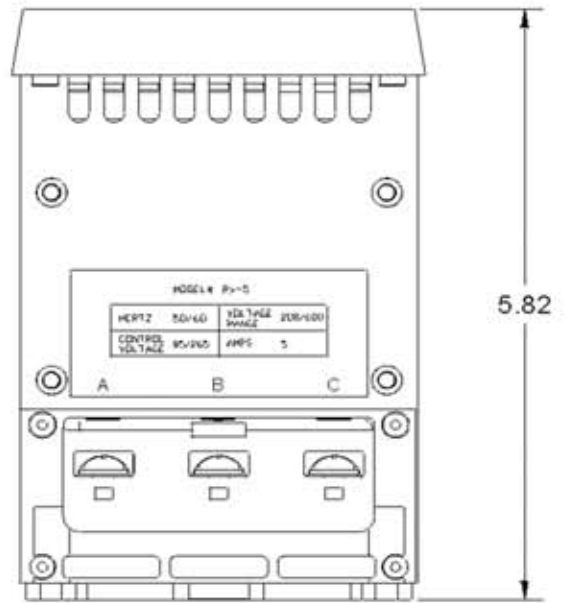

RX RATING AND DIMENSIONS

MODEL NUMBER	DESCRIPTION
RX-5	5A, CT FED RELAY

NOTE: Dimensions are in inches.

DRIVE CENTRE DC
Industrial Automation Systems Integrators

57 Galaxy Blvd., Units 1 & 2, Toronto, ON M9W 5P1
TEL: (416) 231-6767
www.drivecentre.ca