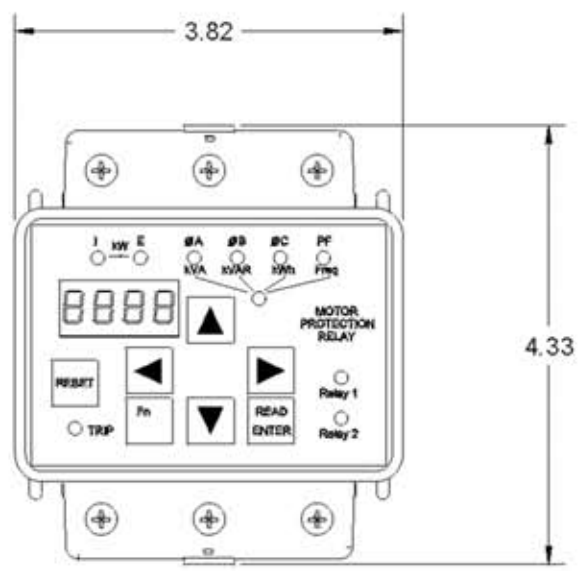

RX RATING AND DIMENSIONS

MODEL NUMBER	DESCRIPTION
RX-5	5A, CT FED RELAY

NOTE: Dimensions are in inches.

DRIVE CENTRE DC
Industrial Automation Systems Integrators

57 Galaxy Blvd., Units 1 & 2, Toronto, ON M9W 5P1
TEL: (416) 231-6767
www.drivecentre.ca