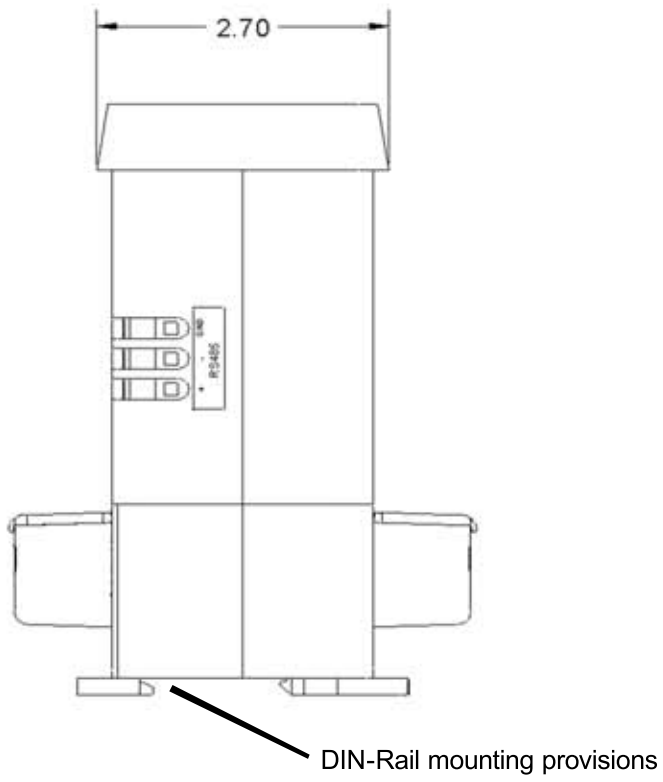

RX RATING AND DIMENSIONS

MODEL NUMBER	DESCRIPTION
RX-5	5A, CT FED RELAY

NOTE: Dimensions are in inches.

DRIVE CENTRE DC
Industrial Automation Systems Integrators

57 Galaxy Blvd., Units 1 & 2, Toronto, ON M9W 5P1
TEL: (416) 231-6767
www.drivecentre.ca