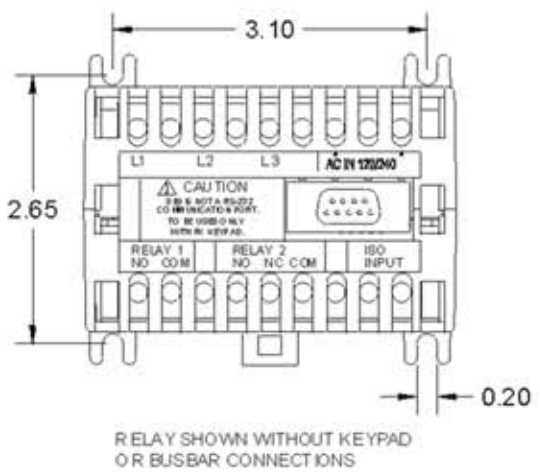

RX RATING AND DIMENSIONS

MODEL NUMBER	DESCRIPTION
RX-5	5A, CT FED RELAY

NOTE: Dimensions are in inches.

DRIVE CENTRE DC
Industrial Automation Systems Integrators

57 Galaxy Blvd., Units 1 & 2, Toronto, ON M9W 5P1
TEL: (416) 231-6767
www.drivecentre.ca